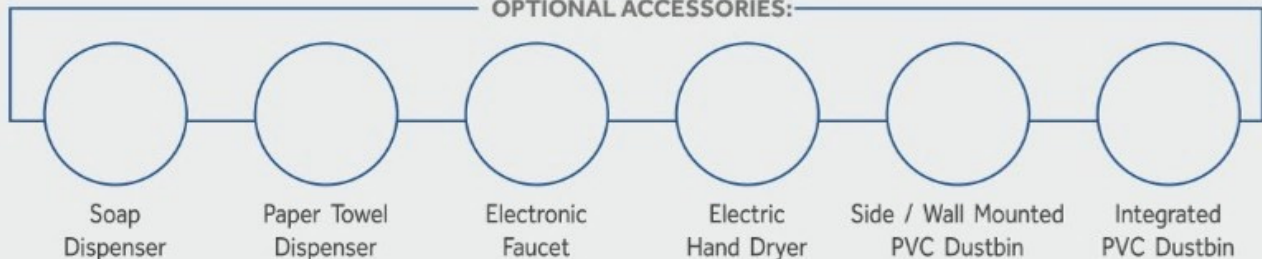

FOOT / KNEE OPERATED HAND WASH SINKS

- MANUFACTURED WITH STAINLESS STEEL 18/8 (AISI304)
- PRESSED BOWL 412MM X 337MM X 120MM
- SWIVELLING SWAN NECK WITH FLEXIBLE PVC PIPE
- WALL FIXING INTEGRATED IN UPSTAND
- COLD WATER 1/2" INLET
- INTEGRATED FIXING HOLES ON THE SPLASH BACK FOR MOUNTING ACCESSORIES
- MOBILE HAND WASH SINK (Model)
  - SUPPLY WITH 2 PVC CANS OF 10 LTS. - PUMP WITH FOOT CONTROL - 2 WHEELS AT REAR.

MODELS	DESCRIPTION	DIMENSIONS (MM)	WEIGHT (KG)
PW.KSO1.14	Knee Operated Hand Wash Sink	500x450x300	10
PW.KS02.14	Knee Operated Hand Wash Sink	500x450x300+300	11
PW.KS03.14	Knee Operated Hand Wash Sink	400x400x300	9
PW.KS04.14	Knee Operated Hand Wash Sink	400x400x300+300	10
PW.FSO1.14	Foot Operated Hand Wash Sink	500x450x850	20
PW.FSO2.14	Foot Operated Hand Wash Sink	500x450x850+300	21
PW.FSO3.14	Foot Operated Hand Wash Sink	400x400x850	19
PW.FSO4.14	Foot Operated Hand Wash Sink	400x400x850+300	20
PW.FSO5.14	Mobile Foot Operated Hand Wash Sink	500x450x850+150	22
PW.FSO6.14	Mobile Foot Operated Hand Wash Sink	400x400x850+150	21

OPTIONAL ACCESSORIES:

Pre Mixed Hot-Cold Water 1/2" with No Return Valve

APOLLO KITCHEN EQUIPMENT & SERVICES PVT. LTD.

Office / Showroom: A-104, Sankalp Iconic Tower, Opp. ISRO Colony Lane, Iscon - Ambli Road,
Off S.G. Highway, Ahmedabad - 380 054, Gujarat, INDIA.

E-mail: info@apolloequipments.com | sales@apolloequipments.com   Tel: 98252 16656 | 98253 11629   Customer Care No.: 84692 16051

Manufacturing Unit: E-541/5, Sanand - II GIDC, Nr. POSCO Steel, Sanand, Ahmedabad - 382 110 Gujarat, INDIA.