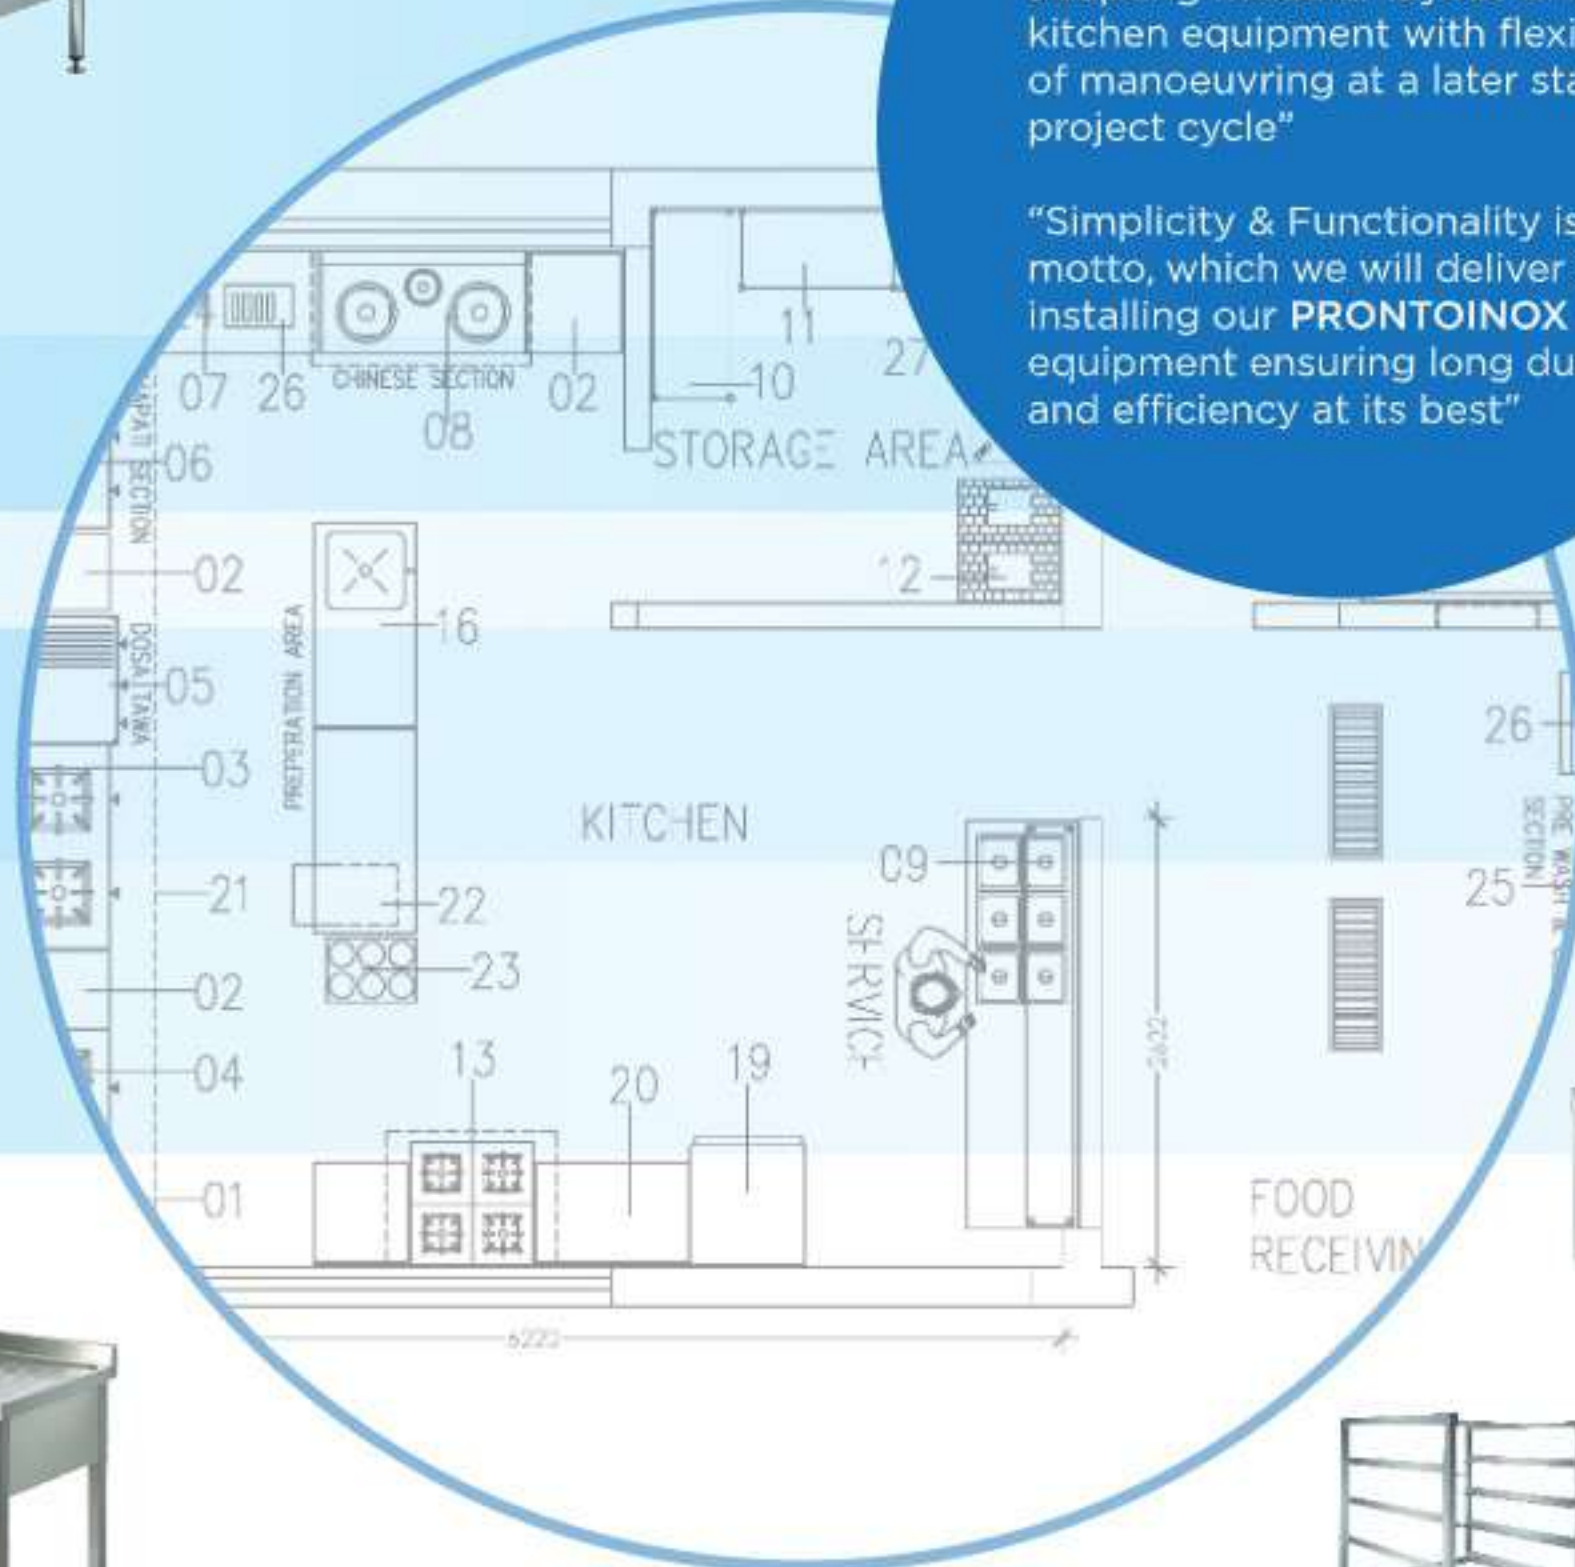

Single Sink Unit

Work Table Sink with Cross Brazing & SB

Work Table with SB + 1 US

Work Table + 1 US

Drawer VD3

Under Shelf

Single/Double OHS

Storage Rack

Work Table Mobile + 1 US

Corner Table

Corner Wall Cabin

"Our PRONTOINOX kitchen equipment are designed in a way which is the most suitable way of adapting modular layout of entire kitchen equipment with flexibility of manoeuvring at a later stage of project cycle"

"Simplicity & Functionality is our motto, which we will deliver by installing our PRONTOINOX kitchen equipment ensuring long durability and efficiency at its best"

Work table with Cross Bracing

Pipe Wall Shelf